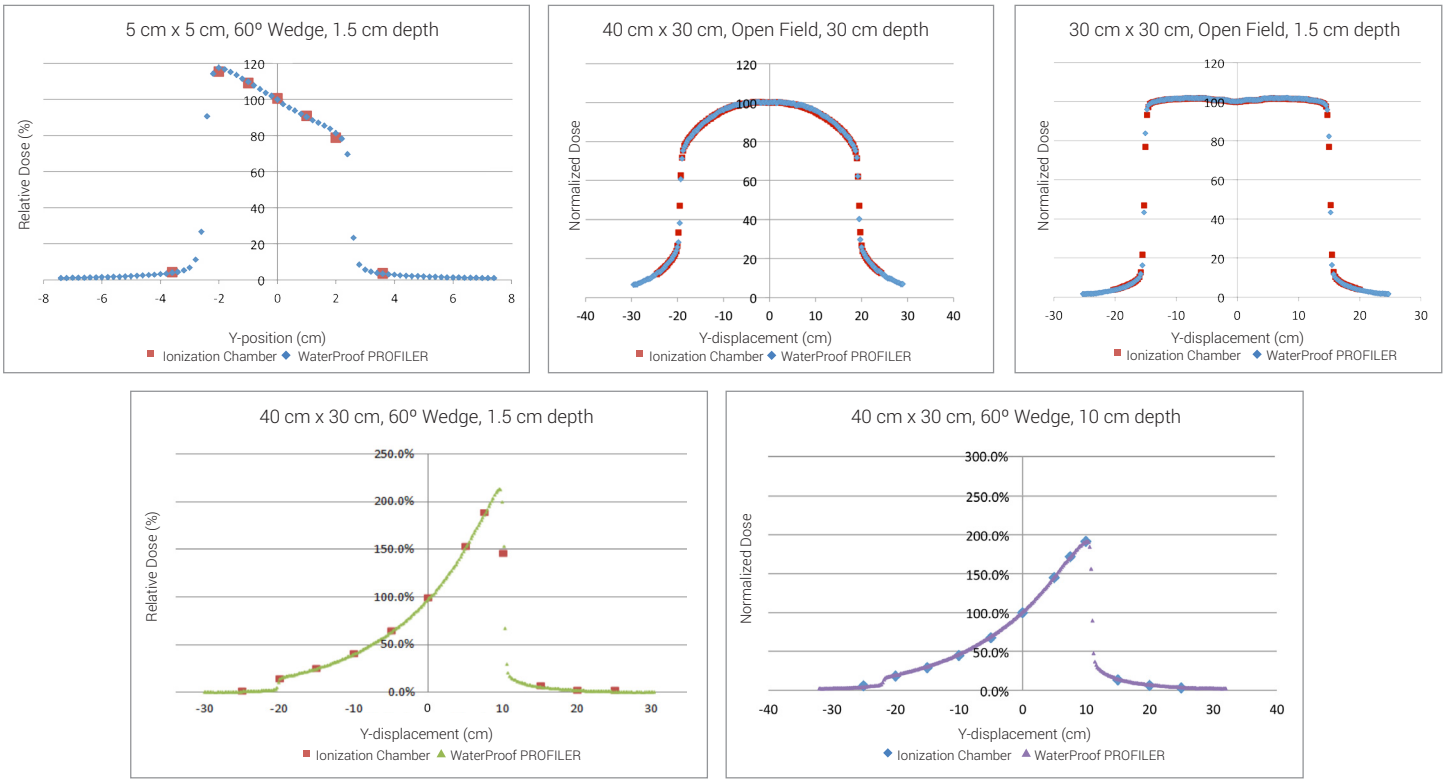

WaterProof PROFILER - Proven Performance

The WaterProof PROFILER offers the superior performance required for QA in a rugged water-proof design that plugs directly into the 3D SCANNER.

Specifications

Detector Type:	SunPoint Diode Detectors	Energy Range:	Co-60 to 25 MV
Quantity:	127	Max Dose/Pulse (cGy):	0.2
Spacing (mm):	4	Inherent Buildup Depth (mm):	8.1
Overall Active Length (mm):	504	Physical Buildup Depth (mm):	5.8
Active Volume (mm³):	0.019	Dimensions L/W/H (mm):	550/91/46
Overall Accuracy (%/mm):	2.0/2.0 (with models)	Weight (kg):	1.1
Sensitivity (nC/Gy):	32	Cable Length (m):	1.17
Scanning Range		Single Cable Connection:	Yes
Vertical (mm):	340		
Horizontal (mm):	659